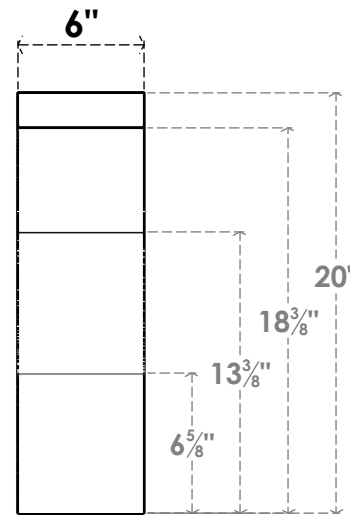

ITEM NUMBER: BRCPC060X08000X20000FST

6"W X 8"D X 20"H FUNSTON ARCHITECTURAL GRADE PVC CLOSED KNEE BRACE

SIDE PROFILE

FRONT PROFILE

ISOMETRIC

EKENA MILLWORK
2300 WEST MAIN ST.
CLARKSVILLE, TX 75426
TOLL FREE: 866-607-0453
WWW.EKENAMILLWORK.COM