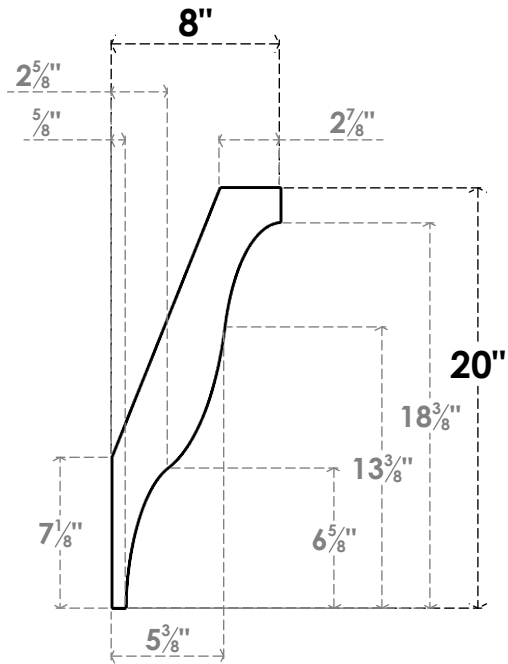

ITEM NUMBER: BRCPC060X08000X20000FST

6"W X 8"D X 20"H FUNSTON ARCHITECTURAL GRADE PVC CLOSED KNEE BRACE

SIDE PROFILE

FRONT PROFILE

ISOMETRIC

EKENA MILLWORK
2300 WEST MAIN ST.
CLARKSVILLE, TX 75426
TOLL FREE: 866-607-0453
WWW.EKENAMILLWORK.COM

NOTES

1. INSTALLATION TO BE COMPLETED IN ACCORDANCE WITH MANUFACTURER'S SPECIFICATIONS.
2. DRAWING MAY NOT BE TO SCALE
3. THIS DRAWING IS INTENDED FOR DESIGN AND PLANNING PURPOSES ONLY.
4. ALL INFORMATION CONTAINED HEREIN WAS CURRENT AT THE TIME OF DEVELOPMENT BUT MUST BE REVIEWED AND APPROVED BY THE PRODUCT MANUFACTURER TO BE CONSIDERED ACCURATE.
5. ARCHITECTURAL GRADE PVC PRODUCTS ARE MADE FROM EXPANDED CELLULAR PVC AND COME NATURALLY WHITE BUT MAY BE PAINTED